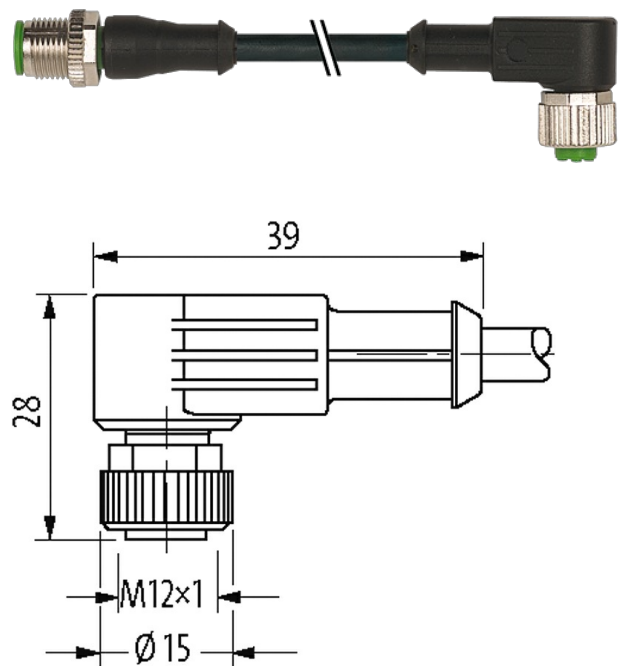

**M12 male 0° / M12 female 90°**

PUR 3x0.34 bk UL/CSA+drag chain 40m

Male straight – female 90°

M12 – M12, 3-pole

Art-No. 7005 - M12 Lite - (plastic hexagonal screw) on request

Plastic housings with good resistance against chemicals and oils.

The resistance to aggressive media should be individually tested for your application. Further details on request.

Further cable lengths on request.

**Link to Product****Illustration**

Product may differ from Image

**Sketch**

Male

Female

Product may differ from Image