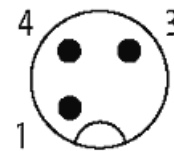

**M12 male 0° / M12 female 90°**

PUR 3x0.34 bk UL/CSA+drag chain 40m

Male straight – female 90°

M12 – M12, 3-pole

Art-No. 7005 - M12 Lite - (plastic hexagonal screw) on request

Plastic housings with good resistance against chemicals and oils.

The resistance to aggressive media should be individually tested for your application. Further details on request.

Further cable lengths on request.

**Link to Product****Illustration**

Product may differ from Image

**Sketch**

Male

Female

Product may differ from Image