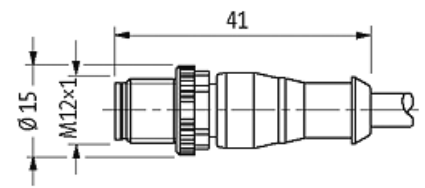

**M12 male 0° / M12 female 90°**

PUR 3x0.34 bk UL/CSA+drag chain 40m

Male straight – female 90°

M12 – M12, 3-pole

Art-No. 7005 - M12 Lite - (plastic hexagonal screw) on request

Plastic housings with good resistance against chemicals and oils.

The resistance to aggressive media should be individually tested for your application. Further details on request.

Further cable lengths on request.

**Link to Product****Illustration**

Product may differ from Image

**Sketch**

Male

Female

Product may differ from Image