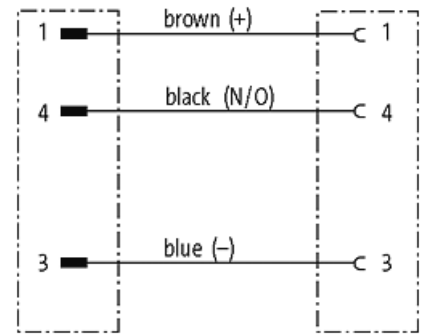

**M12 male 0° / M12 female 90°**

PUR 3x0.34 bk UL/CSA+drag chain 40m

Male straight – female 90°

M12 – M12, 3-pole

Art-No. 7005 - M12 Lite - (plastic hexagonal screw) on request

Plastic housings with good resistance against chemicals and oils.

**Sketch**

Male

Female

Product may differ from Image